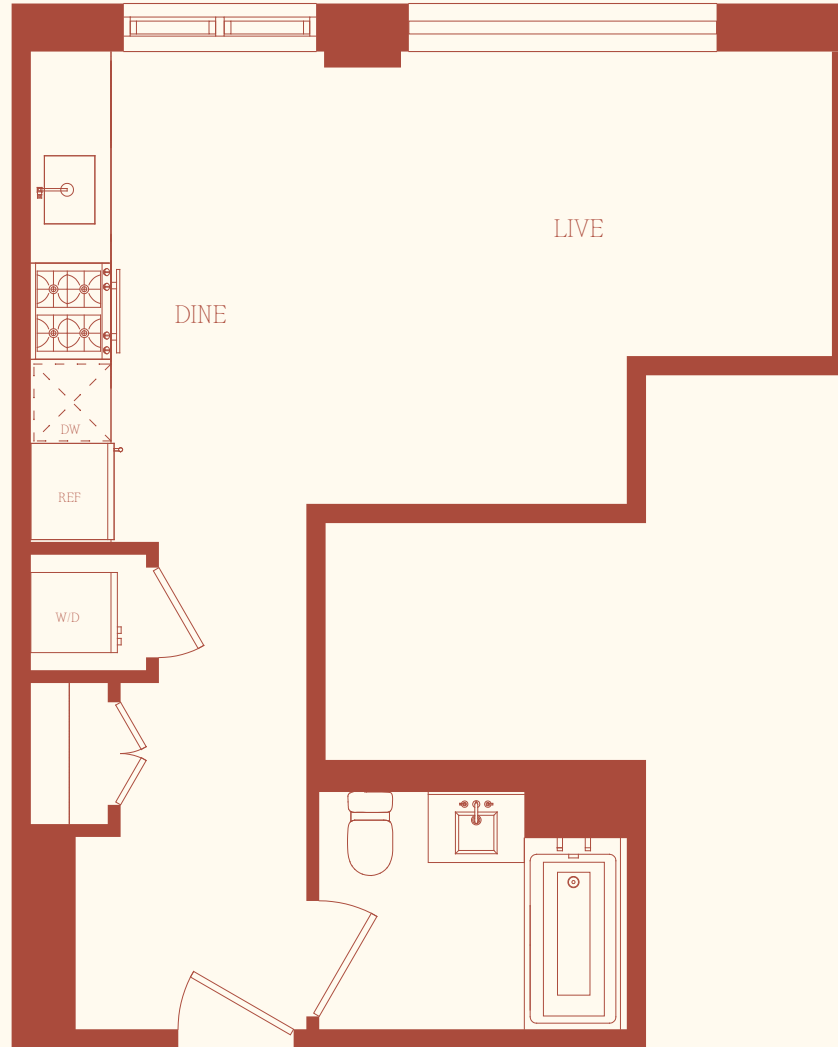

westmark

BUSHBURG

395 CARROLL STREET
BROOKLYN, NY 11231

(347) 868-6733
WESTMARKBK.COM